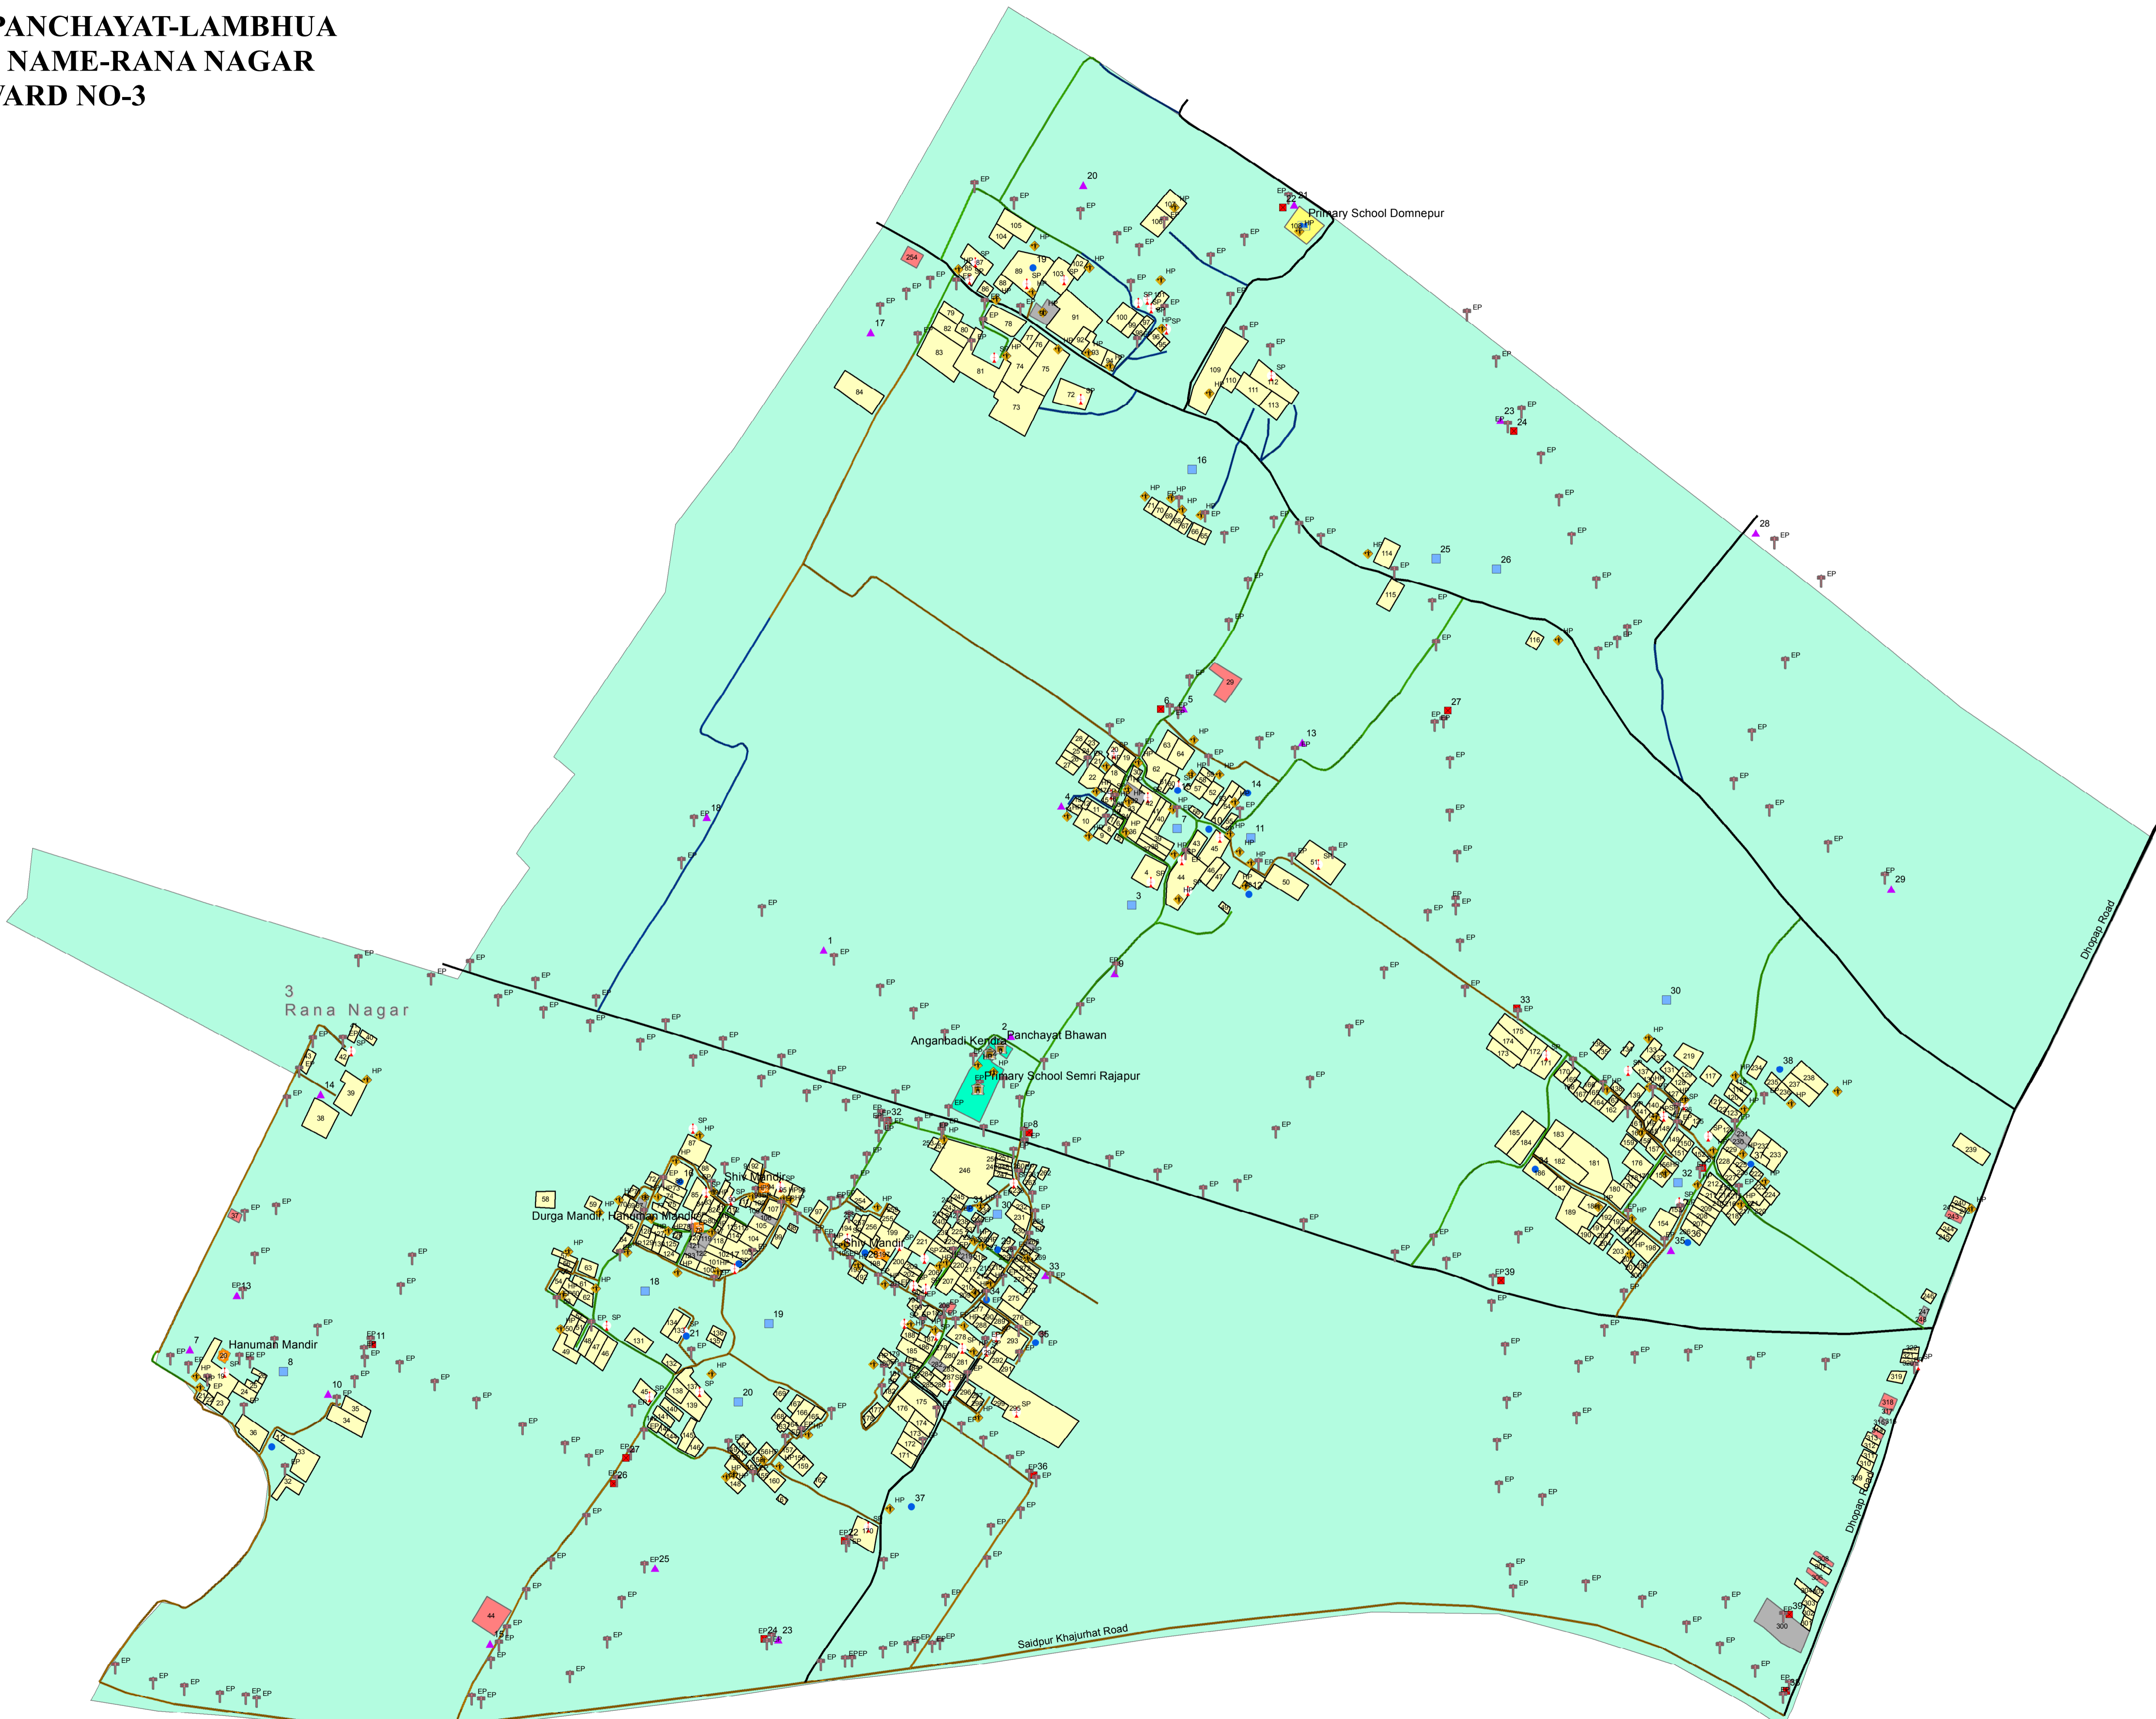

DISTRICT:-SULTANPUR

NAGAR PANCHAYAT-LAMBHUA

WARD NAME-RANA NAGAR

WARD NO-3

Legend

- Kabristan
- Park
- Private Schools
- Mandir
- Madarsa
- Masjid
- Shamshan Ghat
- Sauchalaya
- Govt Building
- School
- Electrical Pole
- Handpump
- Well
- Tubewell
- Transformer
- Dumping Ground
- Pond
- Water Tank
- Water Nozzle
- Mobile Tower
- High mast light
- SP

Color Key

- Commercial
- Other
- Residential
- Kabristan
- Park
- Private Schools
- Mandir
- Madarsa
- Masjid
- Shamshan Ghat
- Sauchalaya
- Govt Building
- School

Road Type

- Damer
- Interlocking
- Kharanja
- Kucha
- RCC

Ward Name

- Adarsh Nagar
- Atal Nagar
- Gandhi Nagar
- Hanuman Nagar
- Kalam Nagar
- Keshav Nagar
- Krishna Nagar
- Ram Nagar
- Rana Nagar
- Sarvodaya Nagar
- Shiv Nagar
- Tulsi Nagar
- Vikas Nagar
- Vivek Nagar
- Vivekanand Nagar